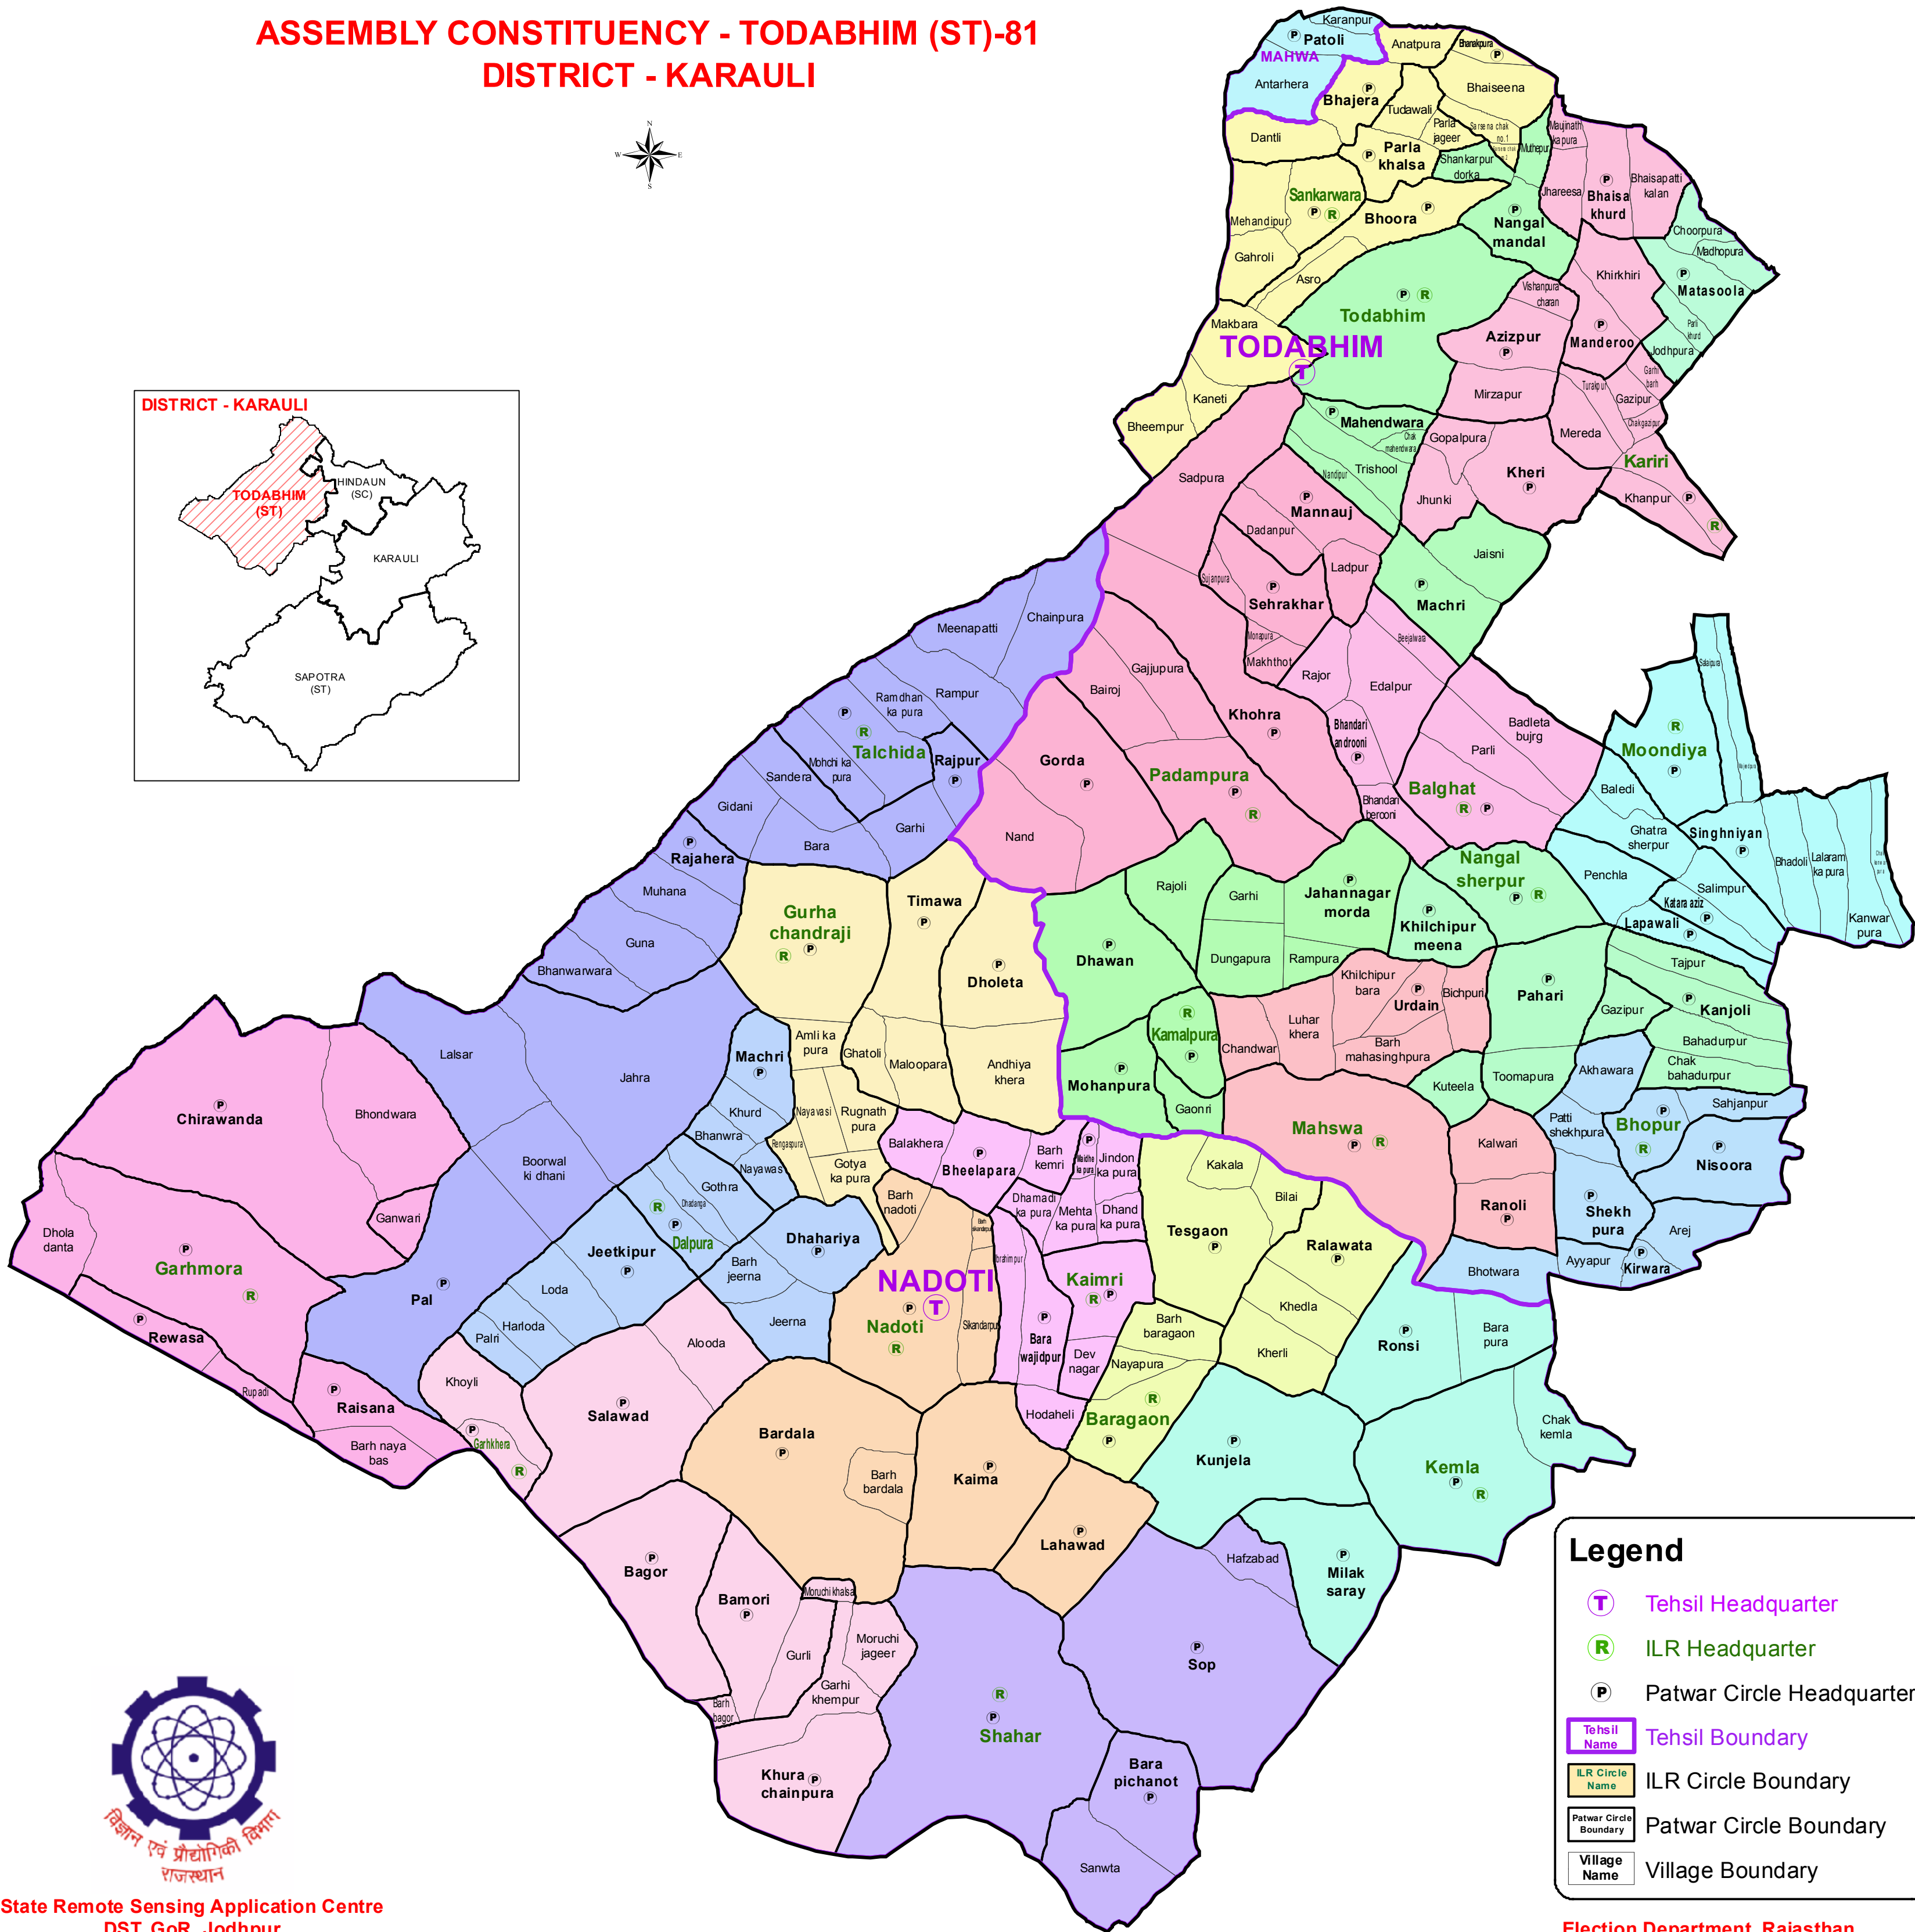

# ASSEMBLY CONSTITUENCY - TODABHIM (ST)-81 DISTRICT - KARALI

### Legend

- T Tehsil Headquarter
- R ILR Headquarter
- P Patwar Circle Headquarter
- Tehsil Name Tehsil Boundary
- ILR Circle Name ILR Circle Boundary
- Patwar Circle Boundary Patwar Circle Boundary
- Village Name Village Boundary