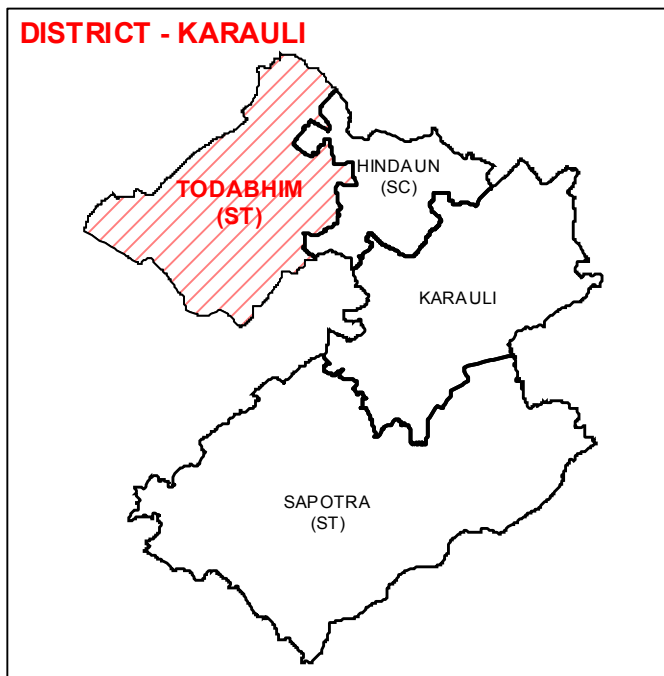

# ASSEMBLY CONSTITUENCY - TODABHIM (ST)-81 DISTRICT - KARALI

### Legend

- T Tehsil Headquarter
- R ILR Headquarter
- P Patwar Circle Headquarter
- Tehsil Name Tehsil Boundary
- ILR Circle Name ILR Circle Boundary
- Patwar Circle Boundary Patwar Circle Boundary
- Village Name Village Boundary